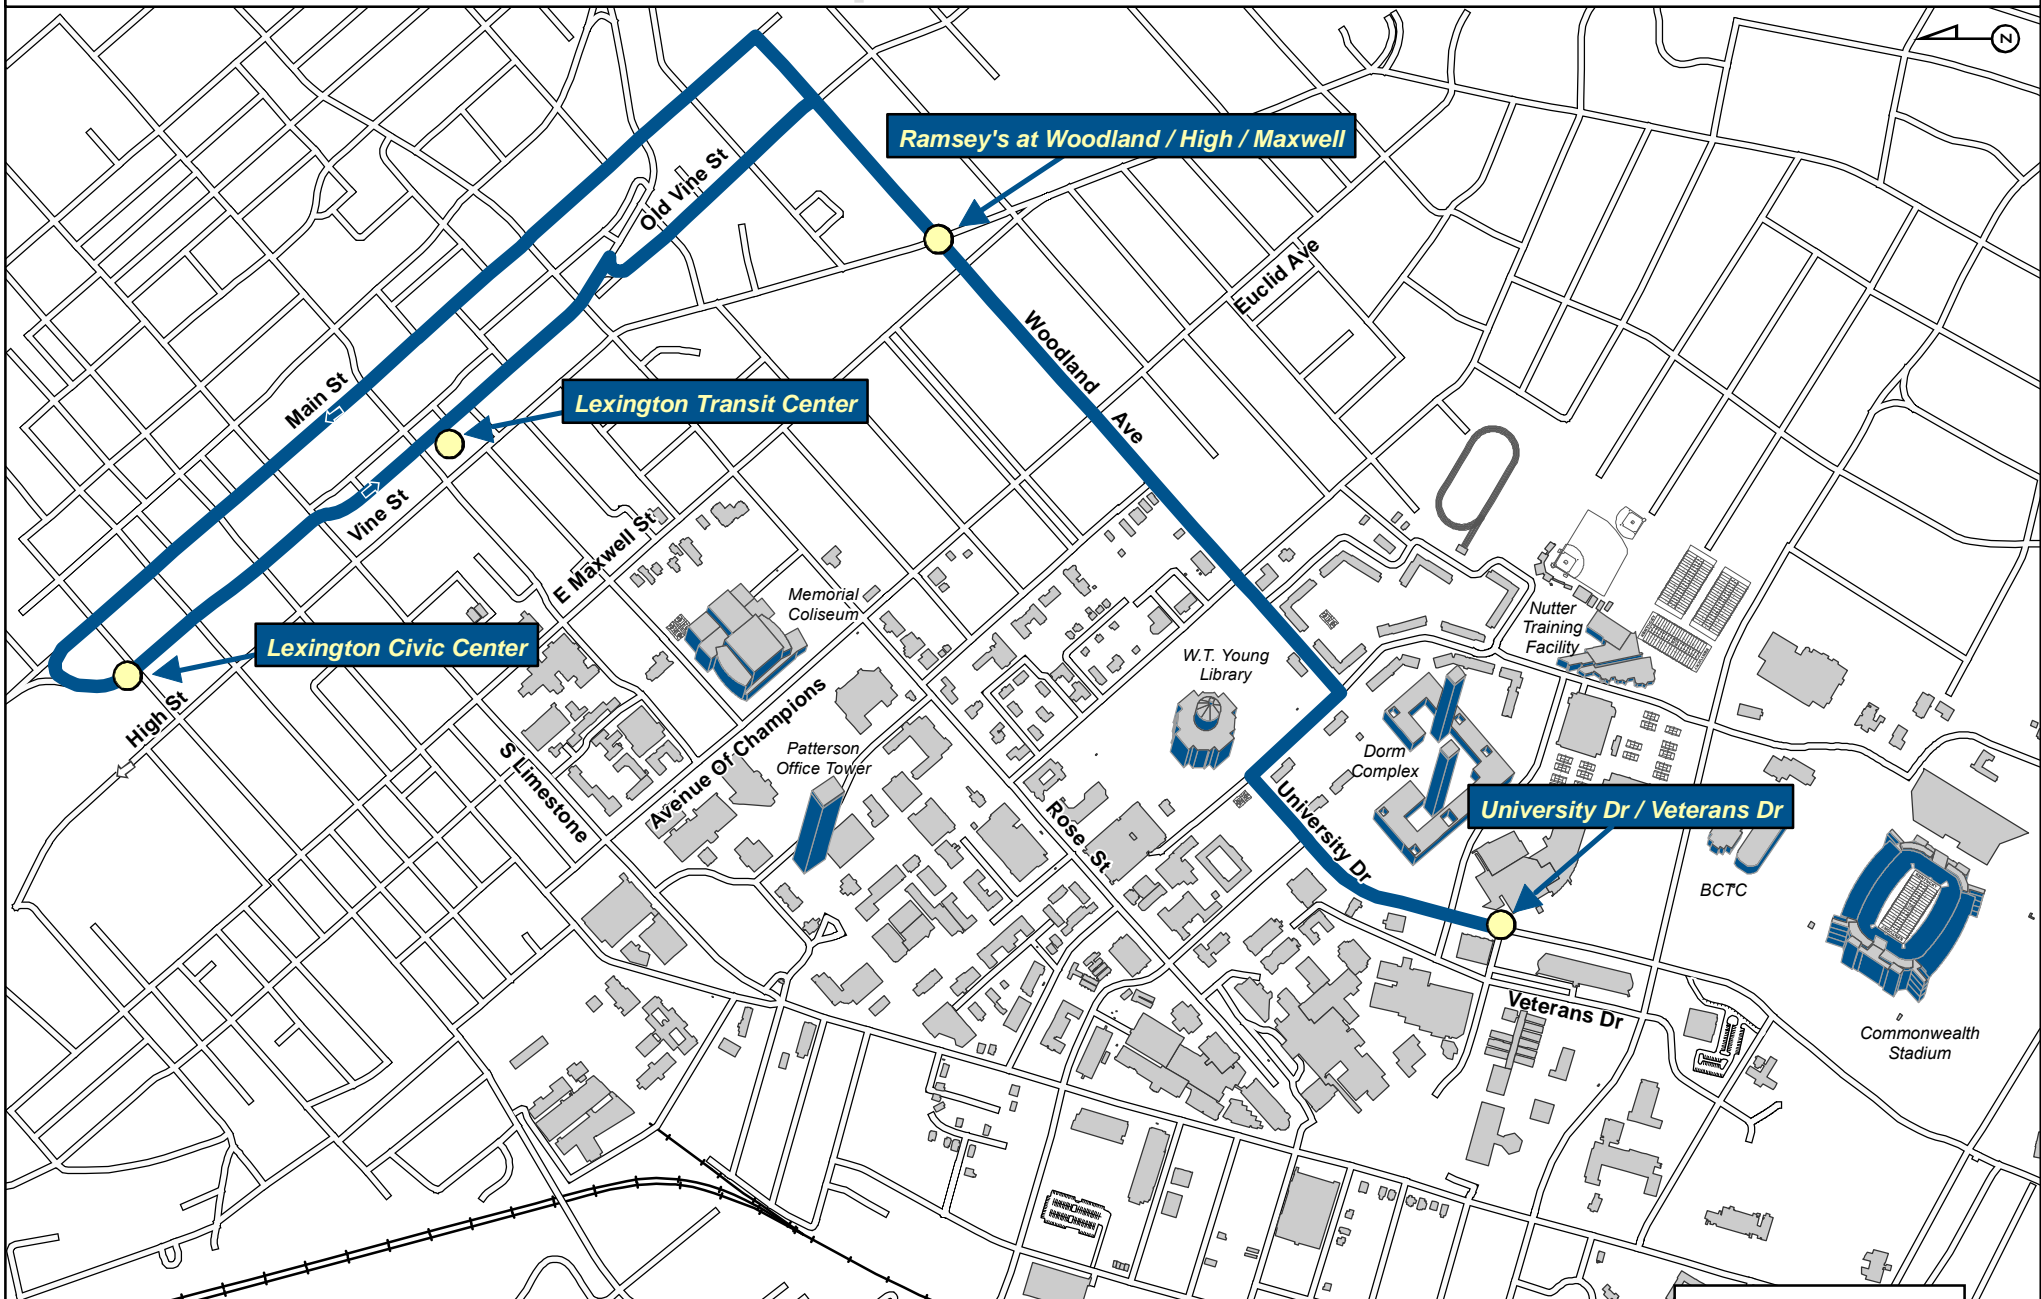

UK Football Express - Downtown Shuttle

PRE-GAME SHUTTLE HOURS: Begins 3 hours prior to kick-off; Ends 30 minutes after kick off

POST-GAME SHUTTLE HOURS: Begins at start of 4th quarter; Ends 1 hour post-game

FARE: \$2.50 one-way; \$5 round-trip

For additional information regarding the "UK Football Express", please contact LexTran at 859.253.4636 or visit their website: <http://www.lextranonthemove.org>

-  Shuttle Route
-  Pick-Up/Drop-Off Location